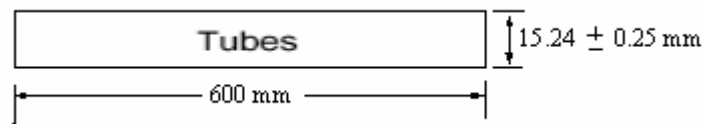

MBI5168GN / MBI5169GN / MBI5170GN / MBI5171GN Package and Weight
MBI5168CN / MBI5169CN / MBI5170CN / MBI5171CN Package and Weight

Package

↓ 30 PCS ICs per Tube

60 Tubes Per Inner carton

MBI5168GN / MBI5169GN / MBI5170GN / MBI5171GN Package and Weight
MBI5168CN / MBI5169CN / MBI5170CN / MBI5171CN Package and Weight