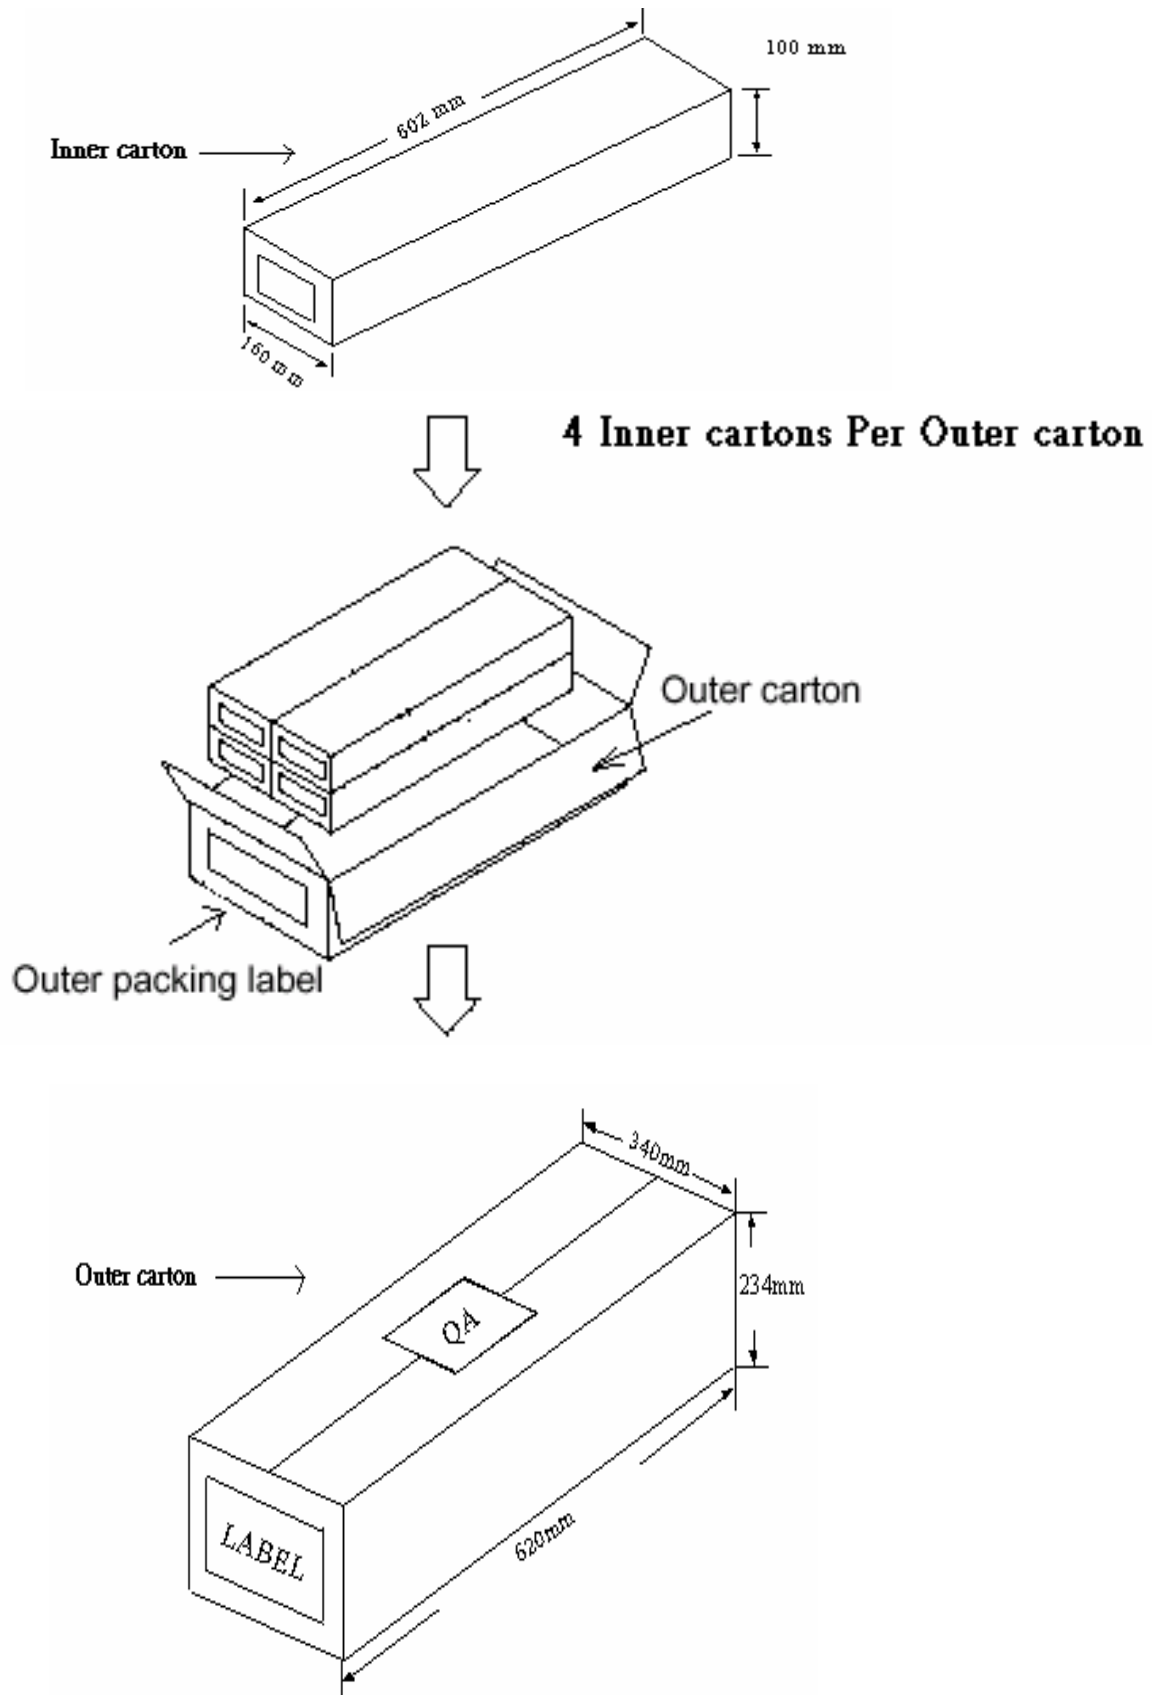

MBI5168GN / MBI5169GN / MBI5170GN / MBI5171GN Package and Weight
MBI5168CN / MBI5169CN / MBI5170CN / MBI5171CN Package and Weight

Package

↓ 30 PCS ICs per Tube

60 Tubes Per Inner carton

MBI5168GN / MBI5169GN / MBI5170GN / MBI5171GN Package and Weight
MBI5168CN / MBI5169CN / MBI5170CN / MBI5171CN Package and Weight

MBI5168GN / MBI5169GN / MBI5170GN / MBI5171GN Package and Weight
MBI5168CN / MBI5169CN / MBI5170CN / MBI5171CN Package and Weight

Weight

Item	Description	Weight(Kg)
1	Net Weight of 1 IC	0.001021
2	Per Tube with 30PCS	0.06
3	Net Weight of Inner carton	0.45
4	Net Weight of 4 Inner cartons	1.79
5	Net Weight of Outer carton	1.01
6	Per Inner carton Set (1800PCS)	3.83
7	Per Outer carton Set (4 Inner cartons, 7200 PCS)	16.33