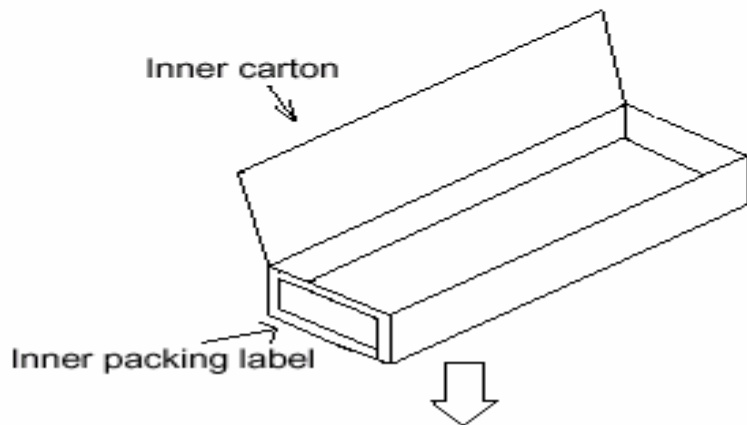

MBI5168GN / MBI5169GN / MBI5170GN / MBI5171GN Package and Weight
MBI5168CN / MBI5169CN / MBI5170CN / MBI5171CN Package and Weight

Package

↓ 30 PCS ICs per Tube

60 Tubes Per Inner carton

MBI5168GN / MBI5169GN / MBI5170GN / MBI5171GN Package and Weight
MBI5168CN / MBI5169CN / MBI5170CN / MBI5171CN Package and Weight

MBI5168GN / MBI5169GN / MBI5170GN / MBI5171GN Package and Weight
MBI5168CN / MBI5169CN / MBI5170CN / MBI5171CN Package and Weight

Weight

Item	Description	Weight(Kg)
1	Net Weight of 1 IC	0.001021
2	Per Tube with 30PCS	0.06
3	Net Weight of Inner carton	0.45
4	Net Weight of 4 Inner cartons	1.79
5	Net Weight of Outer carton	1.01
6	Per Inner carton Set (1800PCS)	3.83
7	Per Outer carton Set (4 Inner cartons, 7200 PCS)	16.33