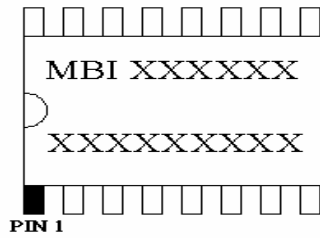

MBI5168GN / MBI5169GN / MBI5170GN / MBI5171GN Package and Weight
MBI5168CN / MBI5169CN / MBI5170CN / MBI5171CN Package and Weight

Package

↓ 30 PCS ICs per Tube

60 Tubes Per Inner carton

MBI5168GN / MBI5169GN / MBI5170GN / MBI5171GN Package and Weight
MBI5168CN / MBI5169CN / MBI5170CN / MBI5171CN Package and Weight