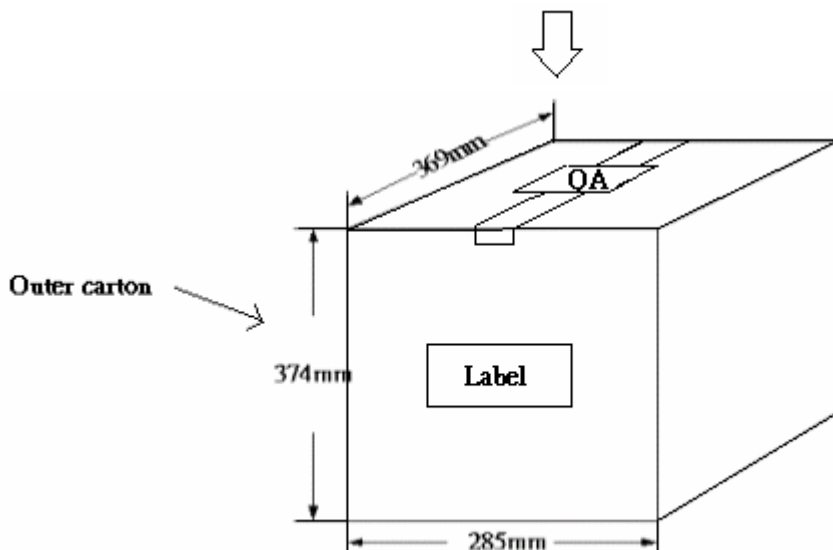

MBI5168GDW / MBI5169 GDW / MBI5170 GDW / MBI5171 GDW Package and Weight
MBI5168CDW / MBI5169 CDW / MBI5170 CDW / MBI5171 CDW Package and Weight

↓ 5 Inner carton Per Outer carton

MBI5168GDW / MBI5169 GDW / MBI5170 GDW / MBI5171 GDW Package and Weight
MBI5168CDW / MBI5169 CDW / MBI5170 CDW / MBI5171 CDW Package and Weight

Weight

Item	Description	Weight(Kg)
1	Net Weight of 1 IC	0.000365
2	Net Weight of Inner carton	0.29
3	Net Weight of 5 Inner cartons	1.45
4	Net Weight of Outer carton	0.72
5	Net Weight of Other Materials	0.70
6	Per Inner carton Set (1800PCS)	1.65
7	Per Outer carton Set (5 Inner cartons, 9000 PCS)	8.96