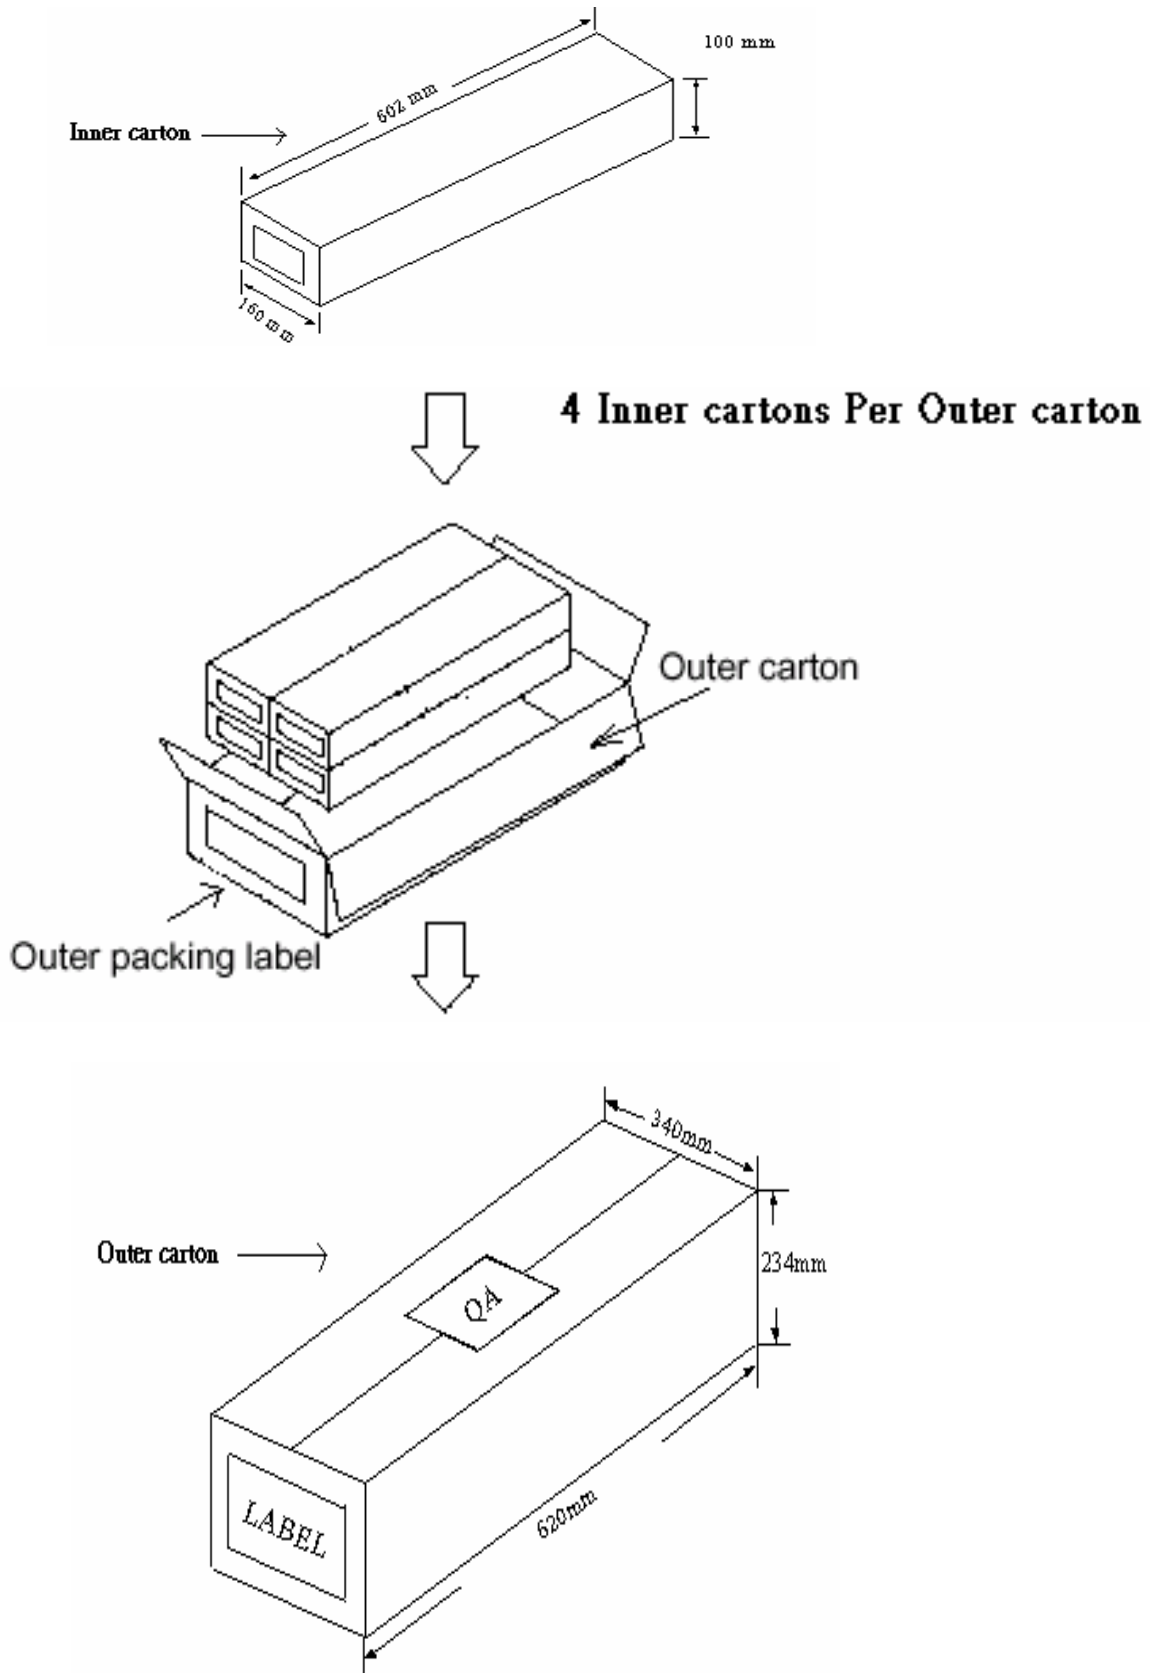

MBI5026GNS / MBI5027GNS / MBI5028GNS / MBI5029GNS Package and Weight
MBI5026CNS / MBI5027CNS / MBI5028CNS / MBI5029CNS Package and Weight

Package

MBI5026GNS / MBI5027GNS / MBI5028GNS / MBI5029GNS Package and Weight
MBI5026CNS / MBI5027CNS / MBI5028CNS / MBI5029CNS Package and Weight

MBI5026GNS / MBI5027GNS / MBI5028GNS / MBI5029GNS Package and Weight
MBI5026CNS / MBI5027CNS / MBI5028CNS / MBI5029CNS Package and Weight

Weight

Item	Description	Weight(Kg)
1	Net Weight of 1 IC	0.00111
2	Per Tube with 25PCS	0.054
3	Net Weight of Inner carton	0.45
4	Net Weight of 4 Inner cartons	1.79
5	Net Weight of Outer carton	1.01
6	Per Inner carton Set (1500PCS)	3.65
7	Per Outer carton Set (4 Inner cartons, 6000 PCS)	15.62