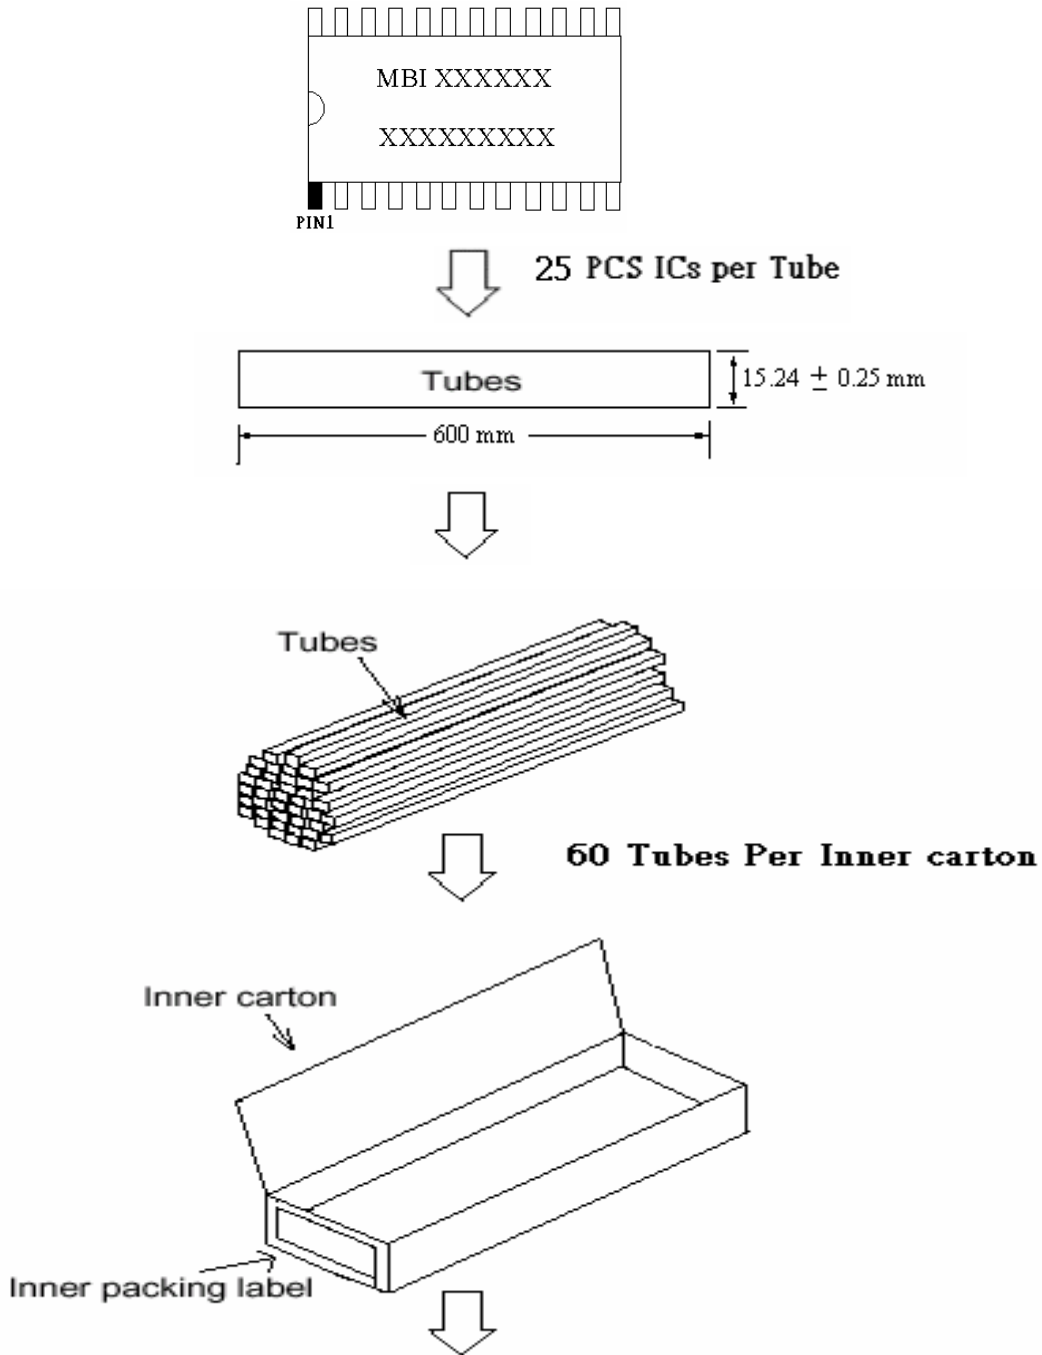

MBI5026GNS / MBI5027GNS / MBI5028GNS / MBI5029GNS Package and Weight
MBI5026CNS / MBI5027CNS / MBI5028CNS / MBI5029CNS Package and Weight

Package

MBI5026GNS / MBI5027GNS / MBI5028GNS / MBI5029GNS Package and Weight
MBI5026CNS / MBI5027CNS / MBI5028CNS / MBI5029CNS Package and Weight

MBI5026GNS / MBI5027GNS / MBI5028GNS / MBI5029GNS Package and Weight
MBI5026CNS / MBI5027CNS / MBI5028CNS / MBI5029CNS Package and Weight

Weight

Item	Description	Weight(Kg)
1	Net Weight of 1 IC	0.00111
2	Per Tube with 25PCS	0.054
3	Net Weight of Inner carton	0.45
4	Net Weight of 4 Inner cartons	1.79
5	Net Weight of Outer carton	1.01
6	Per Inner carton Set (1500PCS)	3.65
7	Per Outer carton Set (4 Inner cartons, 6000 PCS)	15.62