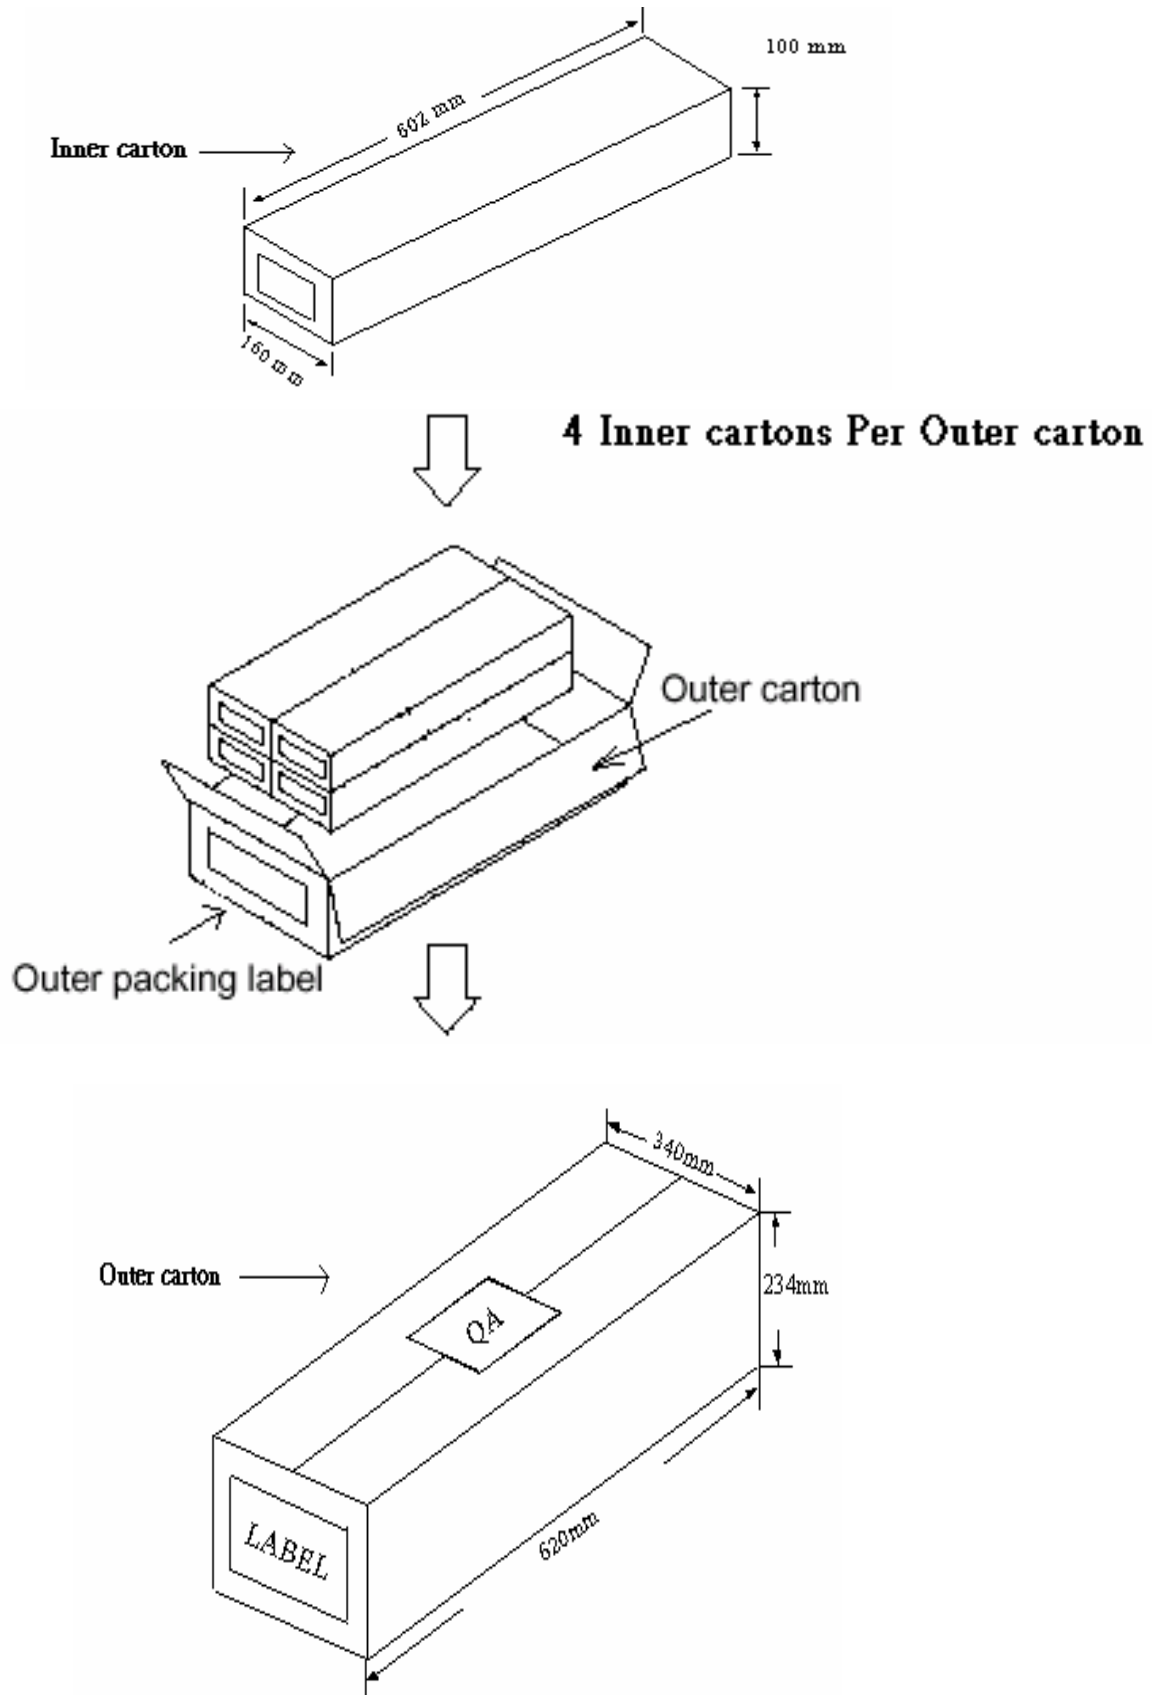

MBI5026GN / MBI5027GN / MBI5028GN / MBI5029GN Package and Weight
MBI5026CN / MBI5027CN / MBI5028CN / MBI5029CN Package and Weight

Package

MBI5026GN / MBI5027GN / MBI5028GN / MBI5029GN Package and Weight
MBI5026CN / MBI5027CN / MBI5028CN / MBI5029CN Package and Weight

MBI5026GN / MBI5027GN / MBI5028GN / MBI5029GN Package and Weight
MBI5026CN / MBI5027CN / MBI5028CN / MBI5029CN Package and Weight

Weight

Item	Description	Weight(Kg)
1	Net Weight of 1 IC	0.0016
2	Per Tube with 18 PCS	0.06
3	Net Weight of Inner carton	0.45
4	Net Weight of 4 Inner cartons	1.79
5	Net Weight of Outer carton	1.01
6	Per Inner carton Set (1080PCS)	3.75
7	Per Outer carton Set (4 Inner cartons, 4320 PCS)	16.00