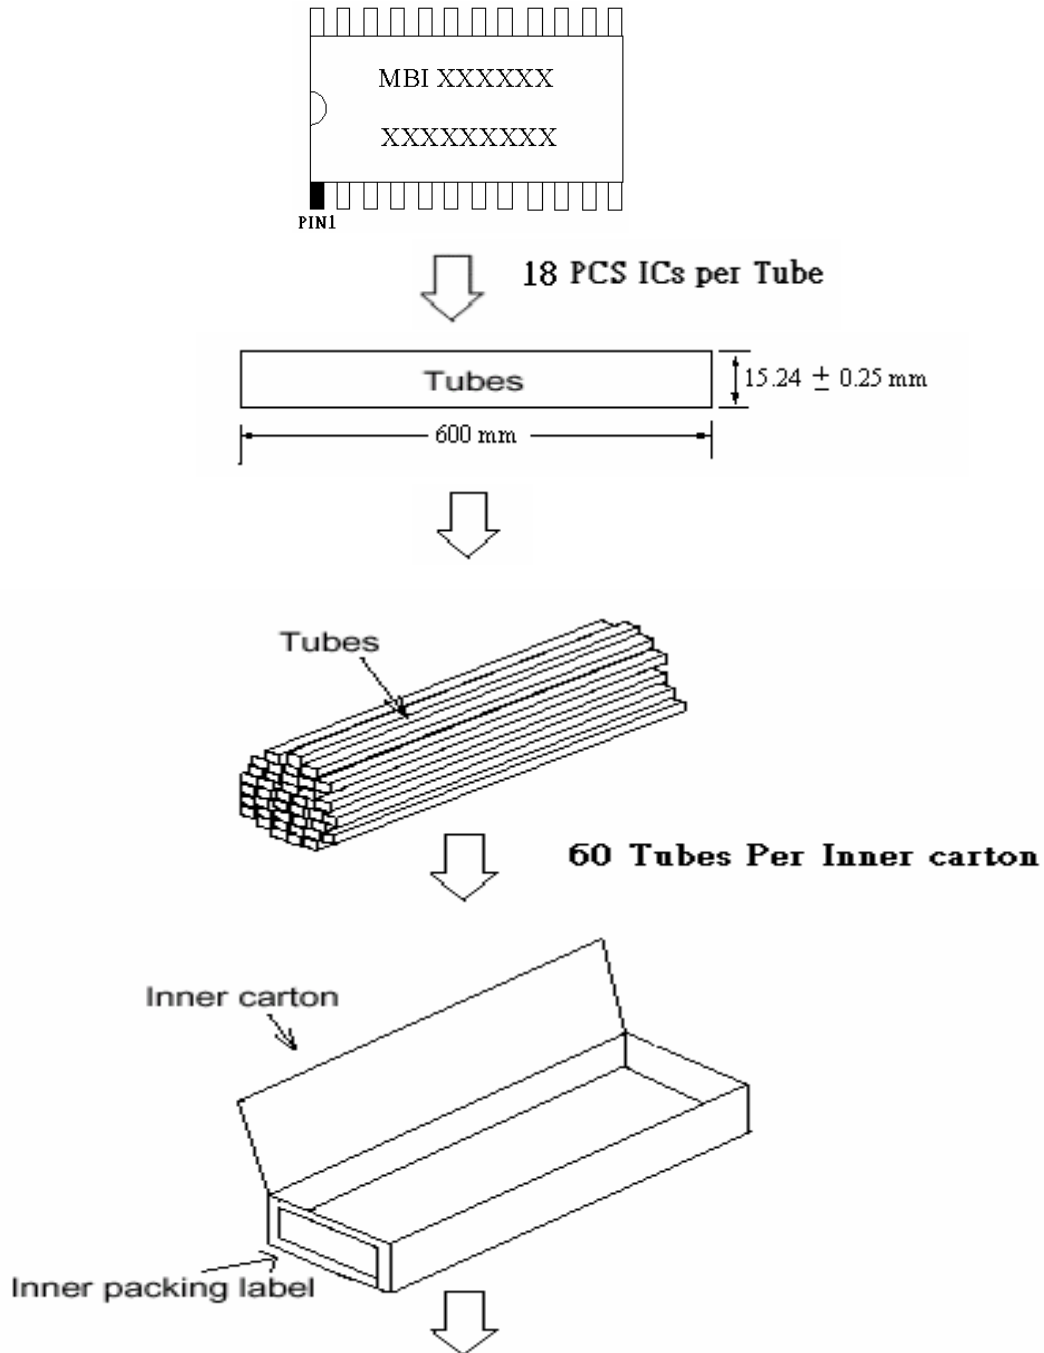

MBI5026GN / MBI5027GN / MBI5028GN / MBI5029GN Package and Weight
MBI5026CN / MBI5027CN / MBI5028CN / MBI5029CN Package and Weight

Package

MBI5026GN / MBI5027GN / MBI5028GN / MBI5029GN Package and Weight
MBI5026CN / MBI5027CN / MBI5028CN / MBI5029CN Package and Weight

MBI5026GN / MBI5027GN / MBI5028GN / MBI5029GN Package and Weight
MBI5026CN / MBI5027CN / MBI5028CN / MBI5029CN Package and Weight

Weight

Item	Description	Weight(Kg)
1	Net Weight of 1 IC	0.0016
2	Per Tube with 18 PCS	0.06
3	Net Weight of Inner carton	0.45
4	Net Weight of 4 Inner cartons	1.79
5	Net Weight of Outer carton	1.01
6	Per Inner carton Set (1080PCS)	3.75
7	Per Outer carton Set (4 Inner cartons, 4320 PCS)	16.00